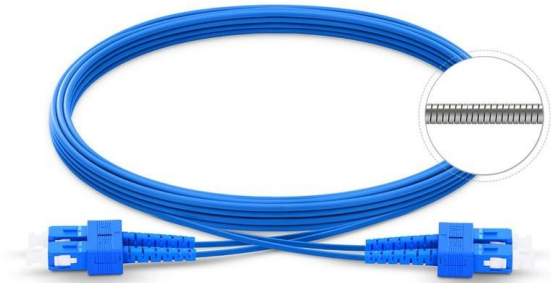

Network Cable Fiber

LinkIT Fiberpatch Armored OS2 SC/SC 100 m

Braided steel jacket | Duplex | LSZH | Blue

Product number: ARMOS22SS-100M

Product Description

Cost-effective fiber cable solution for card transmission. Our OS2 multimode fiber patch cords are 100% tested and certified. Designed for high-speed and older networks such as Gigabit Ethernet and Fiber Channel, they support 10G data speeds of up to 300m and 40 / 100Gb up to 100m.

Main Specifications

Brand	LinkIT
Color	Blue
Length (m)	100
Category	OS2
Connector type 1	SC
Connector type 2	SC
Polishing contact 1	UPC
Polishing contact 2	UPC
Cable type	Duplex
Number of fibers	2
Core Diameter (um)	9/125

Extended Specifications

Transmission speed	10Gbps
---------------------------	--------

Jacket material	LSZH
Anti-kink sleeve	Moulded
Optical Return Loss (dB)	<= 0.3 dB
Operating Temperature	-40°C to +90°C
Cable Diameter (mm)	3
Halogenfree	✓
Certifications	CE, RoHS