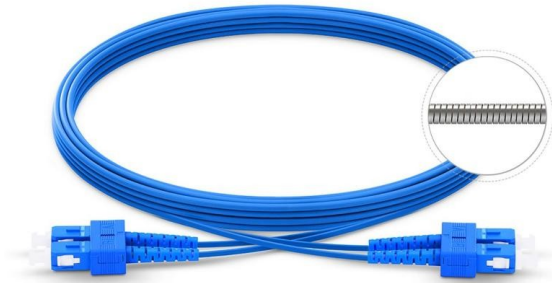

Network Cable Fiber

LinkIT Fiberpatch Armored OS2 SC/SC 30 m

Braided steel jacket | Duplex | LSZH | Blue

Product number: ARMOS22SS-30M

Product Description

Cost-effective fiber cable solution for card transmission. Our OS2 multimode fiber patch cords are 100% tested and certified. Designed for high-speed and older networks such as Gigabit Ethernet and Fiber Channel, they support 10G data speeds of up to 300m and 40 / 100Gb up to 100m.

Main Specifications

Brand	LinkIT
Color	Blue
Length (m)	30
Category	OS2
Connector type 1	SC
Connector type 2	SC
Polishing contact 1	UPC
Polishing contact 2	UPC
Cable type	Duplex
Number of fibers	2
Core Diameter (um)	9/125

Extended Specifications

Transmission speed	10Gbps
---------------------------	--------

Jacket material	LSZH
Anti-kink sleeve	Moulded
Optical Return Loss (dB)	<= 0.3 dB
Operating Temperature	-40°C to +90°C
Cable Diameter (mm)	3
Halogenfree	✓
Certifications	CE, RoHS