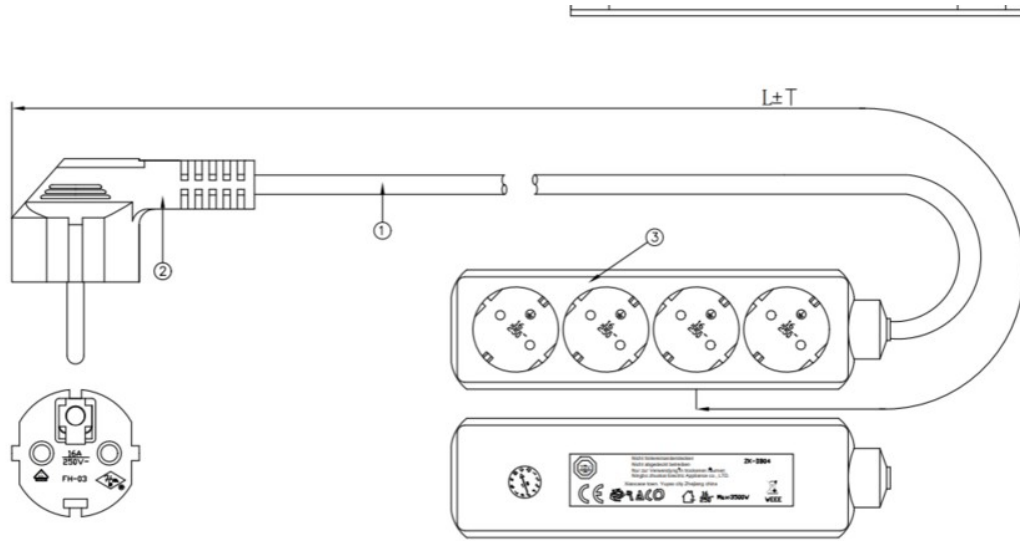

Power Rail

Elivi Powestrip 4 sockets 5 meter
White without on/off switch

Product number: ELV-SS4UB-050

Product Description

This grounded power branch is perfect for places where you have many devices that need power. Comes without on/off switch and with a cable length of 5m.

Main Specifications

Brand	Elivi
Color	White
Length (m)	5
Number of cores	3
Number of power outlets	4
Cable assembly	H05VV-F
Core Cross Section	1,5mm ²

Extended Specifications

Voltage	250V
Amperage	16A
Number of CEE sucket outlets with protective contacts	4
Degree of protection (IP)	IP20
With Switch	X
Mounting frame	No
Automatic cable winding	X

With thermal protection	X
With Miniature fuse	X
Certifications	CE, VDE, RoHS

Single packaging

Unit	PCE
Quantity	1
Height (cm)	7,5
Width (cm)	10
Length(cm)	28
Gross Weight (kg)	0,76
Splittable	X

Dimensional Sketches

P/N	L/ (mm)	T/ (mm)
123945 ELV-SS4UB-015	1500	20
123944 ELV-SS4UB-030	3000	40
123943 ELV-SS4UB-050	5000	60

NOTES:

1. Open/Short/Intermittence: 100%
2. RoHS & REACH COMPLIANT

NO.	MATERIAL	DESCRIPTION	QTY.	UNIT	Itemref	Quantity	Title/Name, designation, material, dimension etc	Article NO./Reference		
③	POWER STRIP	GERMAN 4-HOLE POWER STRIP, WITHOUT SWITCH, WITH CHILD PROTECTION, WHITE	1	PCS	Designed by FLY	Checkde by HELEN	Approved by - date 2022.08.30	File name Date 2022.08.30	Scale FREE	
②	MOLDED	Schuko (90°) PVC/WHITE		G	ANGLE:	GERMAN 4-HOLE POWER STRIP			Edition 1	Sheet 1/1
①	CABLE	H05VV-F 3G1.5mm ² PVC/WHITE JACKET OD:7.8±0.2mm MARKING:VDE VDE H05VV-F 3G1.5mm ² FANGHUA ELECTRONICS	L	M	UNIT:MM					