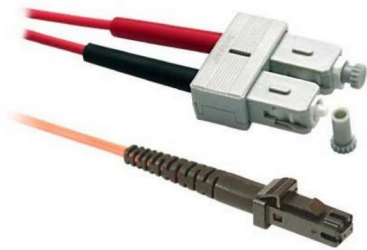

Network Cable Fiber

LinkIT Fibre Optic Cable OM1 MT-RJ/SC Oran. 1m

Duplex MM OM1 62.5/125 LSZH, 1.8mm

Product number: FPD62MPSP-010

Product Description

LinkIT SC-MTRJ Multimode OM1 fiber optic patch cable is a duplex configured cable, and an excellent choice for new installations on systems that require powerful data transmission over shorter distances. It connects via high-quality multimode performance to the SC connector at one end, and the compact, secure RJ-45 style of the MTRJ connector.

Main Specifications

Brand	LinkIT
Color	Orange
Length (m)	1
Category	OM1
Connector type 1	MTRJ/F
Connector type 2	SC
Polishing contact 2	PC
Cable type	Duplex
Number of fibers	2
Core Diameter (um)	62.5/125 Multimode

Extended Specifications

Jacket material	LSZH
Anti-kink sleeve	Moulded
Optical Return Loss (dB)	<=0.3DB
Cable Diameter (mm)	1.8
Halogenfree	V

Oil resistant	X
Fire retardant version	V
Certifications	CE, RoHS