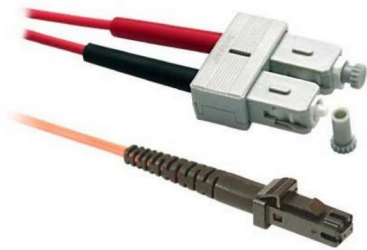

Network Cable Fiber

LinkIT Fibre Optic Cable OM1 MT-RJ/SC Oran. 2m

Duplex MM OM1 62.5/125 LSZH, 1.8mm

Product number: FPD62MPSP-020

Product Description

LinkIT SC-MTRJ Multimode OM1 fiber optic patch cable is a duplex configured cable, and an excellent choice for new installations on systems that require powerful data transmission over shorter distances. It connects via high-quality multimode performance to the SC connector at one end, and the compact, secure RJ-45 style of the MTRJ connector.

Main Specifications

Brand	LinkIT
Color	Orange
Length (m)	2
Category	OM1
Connector type 1	MTRJ/F
Connector type 2	SC
Polishing contact 2	PC
Cable type	Duplex
Number of fibers	2
Core Diameter (um)	62.5/125 Multimode

Extended Specifications

Jacket material	LSZH
Anti-kink sleeve	Moulded
Optical Return Loss (dB)	<=0.3DB
Cable Diameter (mm)	1.8
Halogenfree	V

Oil resistant	X
Fire retardant version	V
Certifications	CE, RoHS