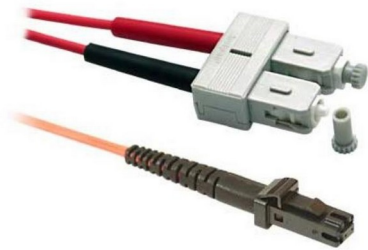

Network Cable Fiber

LinkIT Fibre Optic Cable OM1 MT-RJ/SC Oran. 3m

Duplex MM OM1 62.5/125 LSZH, 1.8mm

Product number: FPD62MPSP-030

Product Description

LinkIT SC-MTRJ Multimode OM1 fiber optic patch cable is a duplex configured cable, and an excellent choice for new installations on systems that require powerful data transmission over shorter distances. It connects via high-quality multimode performance to the SC connector at one end, and the compact, secure RJ-45 style of the MTRJ connector.

Main Specifications

Brand	LinkIT
Color	Orange
Length (m)	3
Category	OM1
Connector type 1	MTRJ/F
Connector type 2	SC
Polishing contact 2	PC
Cable type	Duplex
Number of fibers	2
Core Diameter (um)	62.5/125 Multimode

Extended Specifications

Jacket material	LSZH
Anti-kink sleeve	Moulded
Optical Return Loss (dB)	<=0.3DB
Cable Diameter (mm)	1.8
Halogenfree	V

Oil resistant	X
Fire retardant version	V
Certifications	CE, RoHS