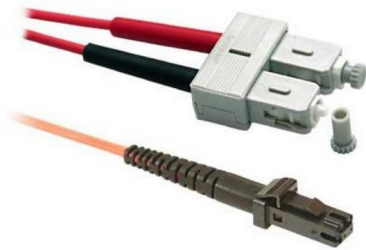

### LinkIT Fibre Optic Cable OM1 MT-RJ/SC Oran. 5m

Duplex MM OM1 62.5/125 LSZH, 1.8mm

Product number: FPD62MPSP-050

## Product Description

LinkIT SC-MTRJ Multimode OM1 fiber optic patch cable is a duplex configured cable, and an excellent choice for new installations on systems that require powerful data transmission over shorter distances. It connects via high-quality multimode performance to the SC connector at one end, and the compact, secure RJ-45 style of the MTRJ connector.

## Main Specifications

<b>Brand</b>	LinkIT
<b>Color</b>	Orange
<b>Length (m)</b>	5
<b>Category</b>	OM1
<b>Connector type 1</b>	MTRJ/F
<b>Connector type 2</b>	SC
<b>Polishing contact 2</b>	PC
<b>Cable type</b>	Duplex
<b>Number of fibers</b>	2
<b>Core Diameter (um)</b>	62.5/125 Multimode

## Extended Specifications

<b>Jacket material</b>	LSZH
<b>Anti-kink sleeve</b>	Moulded
<b>Optical Return Loss (dB)</b>	<=0.3DB
<b>Cable Diameter (mm)</b>	1.8
<b>Halogenfree</b>	V

<b>Oil resistant</b>	X
<b>Fire retardant version</b>	V
<b>Certifications</b>	CE, RoHS