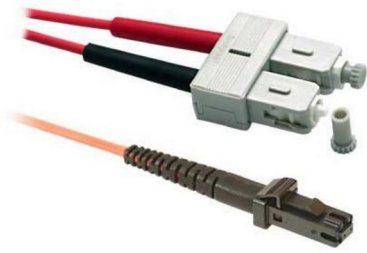

### LinkIT Fibre Optic Cable OM1 MT-RJ/SC Oran. 20m

Duplex MM OM1 62.5/125 LSZH, 1.8mm

Product number: FPD62MPSP-200

## Product Description

LinkIT SC-MTRJ Multimode OM1 fiber optic patch cable is a duplex configured cable, and an excellent choice for new installations on systems that require powerful data transmission over shorter distances. It connects via high-quality multimode performance to the SC connector at one end, and the compact, secure RJ-45 style of the MTRJ connector.

## Main Specifications

<b>Brand</b>	LinkIT
<b>Color</b>	Orange
<b>Length (m)</b>	20
<b>Category</b>	OM1
<b>Connector type 1</b>	MTRJ/F
<b>Connector type 2</b>	SC
<b>Polishing contact 2</b>	PC
<b>Cable type</b>	Duplex
<b>Number of fibers</b>	2
<b>Core Diameter (um)</b>	62.5/125 Multimode

## Extended Specifications

<b>Jacket material</b>	LSZH
<b>Anti-kink sleeve</b>	Moulded
<b>Optical Return Loss (dB)</b>	<=0.3DB
<b>Cable Diameter (mm)</b>	1.8
<b>Halogenfree</b>	V

<b>Oil resistant</b>	X
<b>Fire retardant version</b>	V
<b>Certifications</b>	CE, RoHS