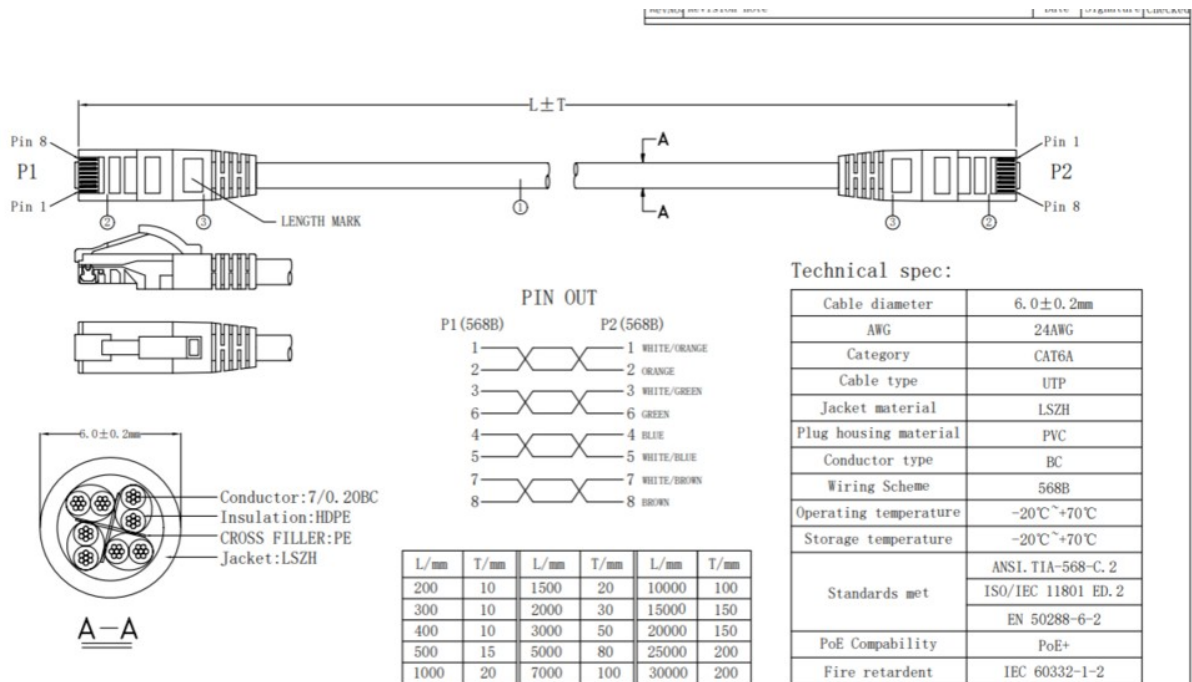

## Main Specifications

<b>Brand</b>	LinkIT
<b>Color</b>	Grey
<b>Length (m)</b>	0,25
<b>Category</b>	Cat.6a
<b>Connector type 1</b>	RJ-45 male (8P8C)
<b>Connector type 2</b>	RJ-45 male (8P8C)
<b>Conductor material</b>	Copper
<b>Cable shielding</b>	U/UTP - unshielded/unshielded twisted pairs
<b>Cable type</b>	U/UTP

## Extended Specifications

<b>AWG wire size</b>	24
<b>Transmission speed</b>	10Gbps
<b>Frequency (Mhz)</b>	500
<b>Cable structure</b>	4 x 2 AWG 24/7 Twisted pair
<b>Locking type</b>	Snagless
<b>NVP value</b>	76%

## Dimensional Sketches

- NOTES:**
- 100% Conduction, Short Circuit And Misalignment Test
  - RoHS & REACH Compliant
  - Printing: CAT6A UTP LSZH 24AWG × 4P PATCH VERIFIED TO ANSI.TIA-568-C.2 & ISO/IEC 11801 ED.2 & EN 50288-6-2 & IEC 60332-1-2

NO.	MATERIAL	DESCRIPTION	QTY.	UNIT
①	MOLDED	PVC		G
②	CONNECTOR	RJ45 8P8C, Pin Gold-Plated 50u"	2	PCS
③	CABLE	UTP CAT6A 24#(7/0.20BC)+CROSS FILLER LSZH/JACKET, OD:6.0±0.2MM	1	MM

Itemref	Quantity	Title/Name, designation, material, dimension etc	Article NO./Reference
FLY			
Designed by	HELEN	Checkde by	HELEN
Approved by - date	2025.05.06	File name	
Date	2025.05.06	Scale	FREE