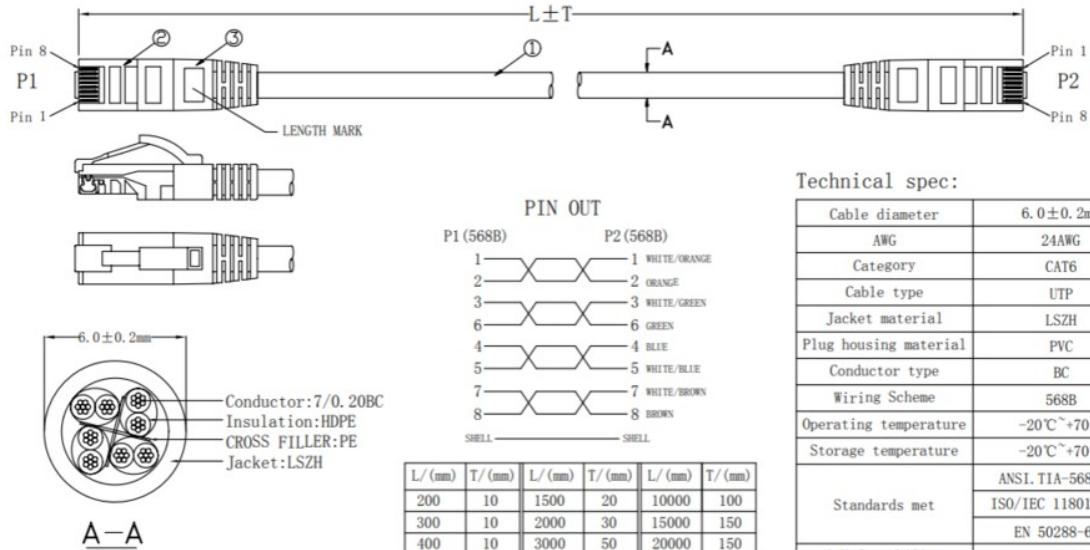

## Dimensional Sketches

RevNo | Revision note | Date | Signature | Checker

**NOTES:**

- 100% Conduction, Short Circuit And Misalignment Test
- RoHS & REACH Compliant
- Printing: CAT6 UTP LSZH 24AWG × 4P PATCH VERIFIED TO ANSI TIA-568-C.2 & ISO/IEC 11801 ED.2 & EN 50288-6-2 & IEC 60332-1-2

NO.	MATERIAL	DESCRIPTION	QTY.	UNIT
①	MOLDED	PVC		G
②	CONNECTOR	RJ45 8P8C, Pin Gold-Plated 50u"	2	PCS
③	CABLE	UTP CAT6 24#(7/0.20BC)+CROSS FILLER LSZH/JACKET, OD:6.0±0.2MM	1	MM

Ltref	Quantity	Title/Name, designation, material, dimension etc	Article NO./Reference
Designed by FLY	Checkde by HELEN	Approved by - date 2023.09.07	File name Date 2023.09.07
ANGLE:	UNIT:MM		UTP CAT6 24AWG BC LSZH JACKET, PIN 50U" GOLD
LinkIT			Edition 1
			Sheet 1/1