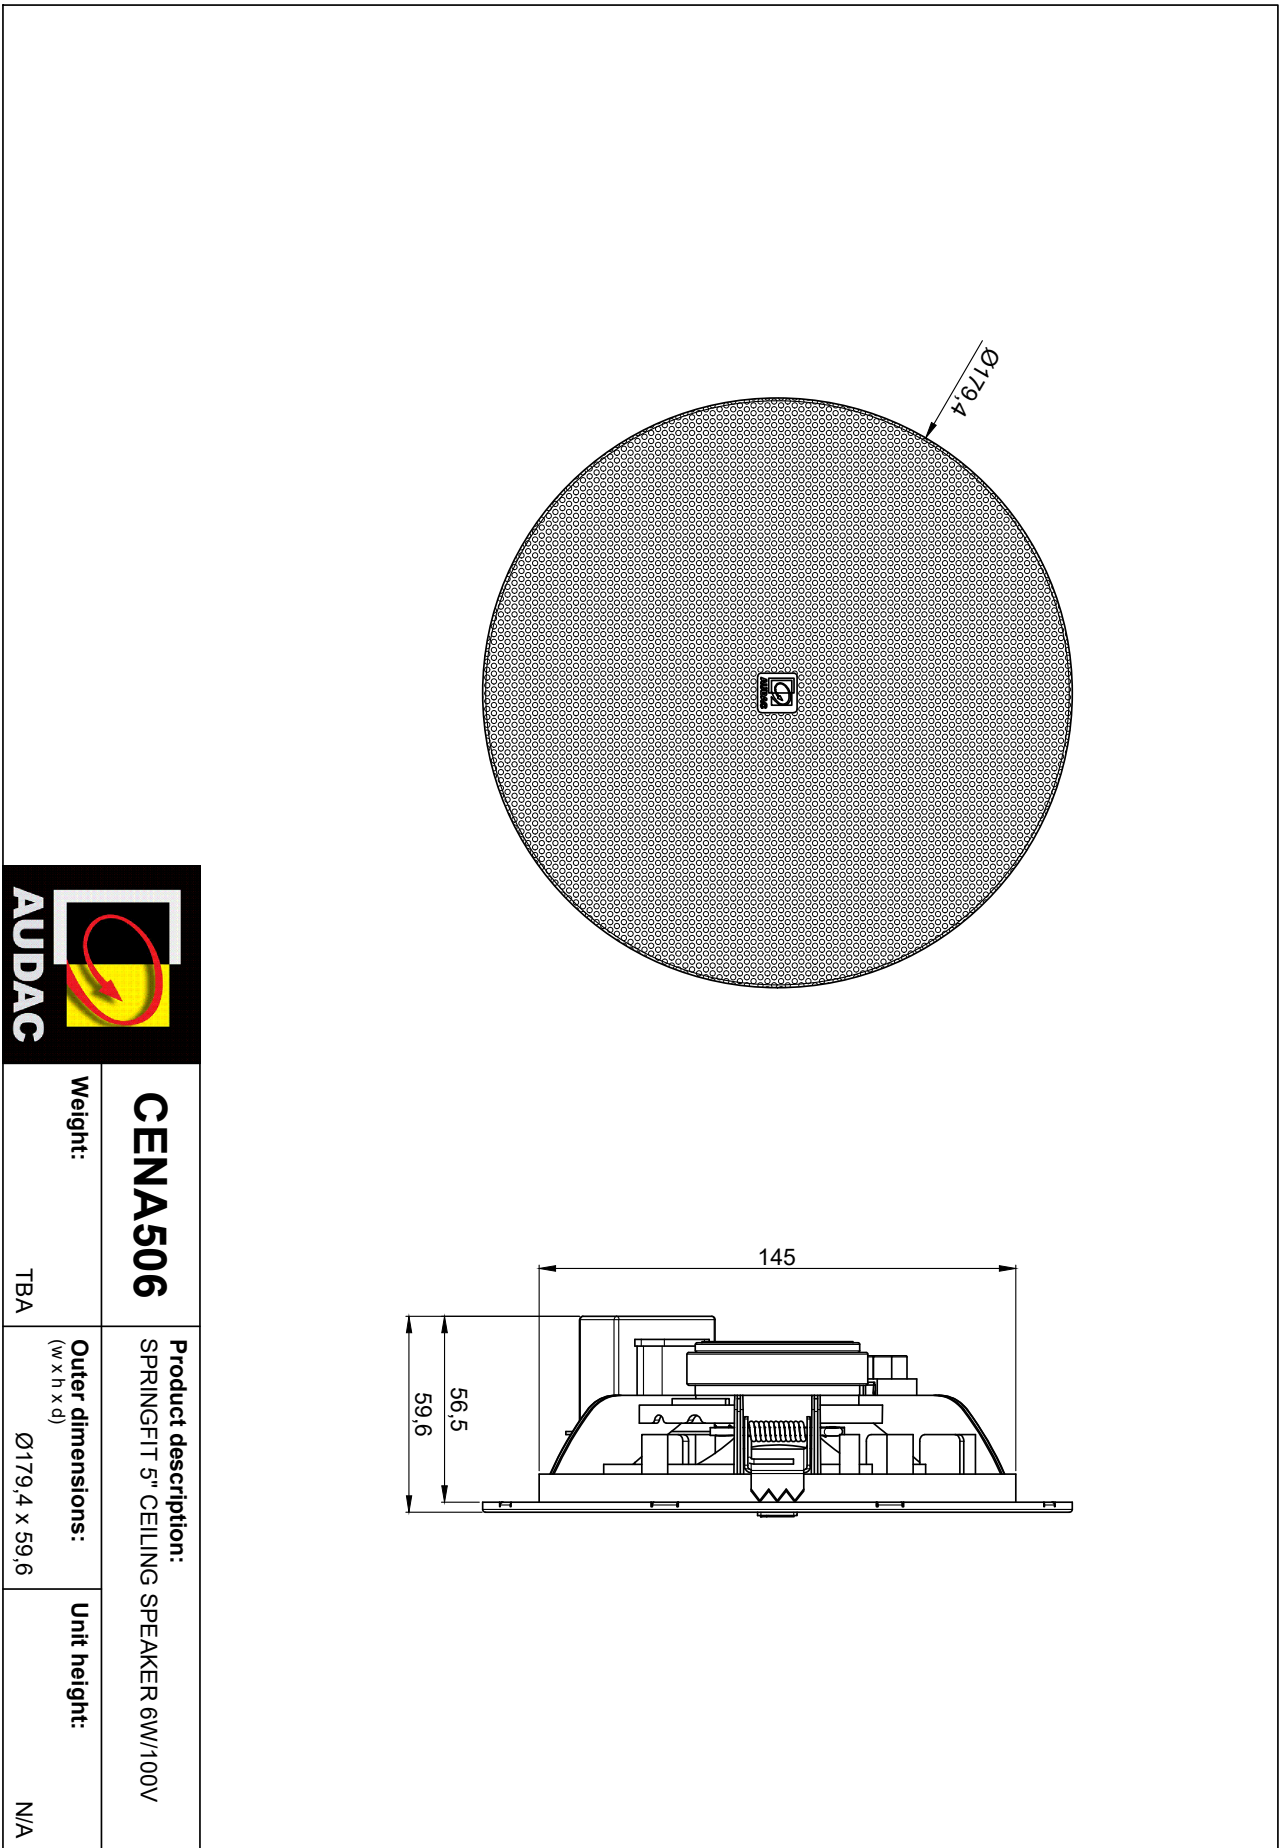

## Product Features:

Cut-out measurement	150 mm (Ø)
Dimensions	180 x 60 mm (Ø x D)
Construction	ABS
Front finish	borderless finely perforated steel grill
Built-in depth	57 mm
Mounting	SpringFit™ mounting system
Colours	White (RAL9003) (CENA506/W) Black (RAL9005) (CENA506/B)
Operating temperature	-15 °C ~ 55 °C
Weight	0.66 kg

Polars:

Sensitivity:

Beamwidth (-3dB):

Directivity index:

<p><b>CENA506</b></p>	<p><b>Product description:</b> SPRINGFIT 5" CEILING SPEAKER 6W/100V</p>
<p><b>Weight:</b></p>	<p><b>Outer dimensions:</b> (w x h x d) Ø179,4 x 59,6</p>
<p>TBA</p>	<p><b>Unit height:</b></p>
<p>N/A</p>	<p>N/A</p>