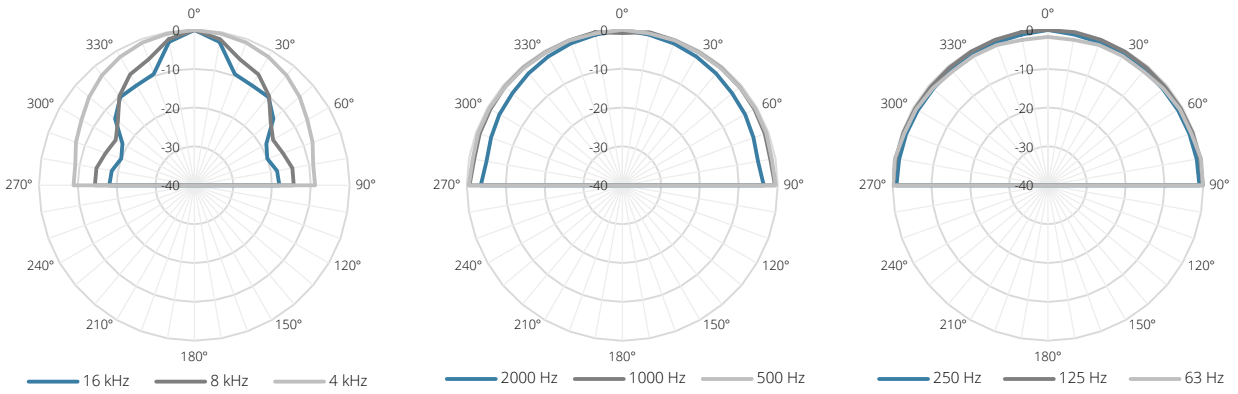

## Product Features:

Cut-out measurement	150 mm (Ø)
Dimensions	180 x 60 mm (Ø x D)
Construction	ABS
Front finish	borderless finely perforated steel grill
Built-in depth	57 mm
Mounting	SpringFit™ mounting system
Colours	White (RAL9003) (CENA506/W) Black (RAL9005) (CENA506/B)
Operating temperature	-15 °C ~ 55 °C
Weight	0.66 kg

Polars:

Sensitivity:

Beamwidth (-3dB):

Directivity index:

<p><b>CENA506</b></p>	<p><b>Product description:</b> SPRINGFIT 5" CEILING SPEAKER 6W/100V</p>
<p><b>Weight:</b></p>	<p><b>Outer dimensions:</b> (w x h x d) Ø179,4 x 59,6</p>
<p>TBA</p>	<p><b>Unit height:</b></p>
<p>N/A</p>	<p>N/A</p>