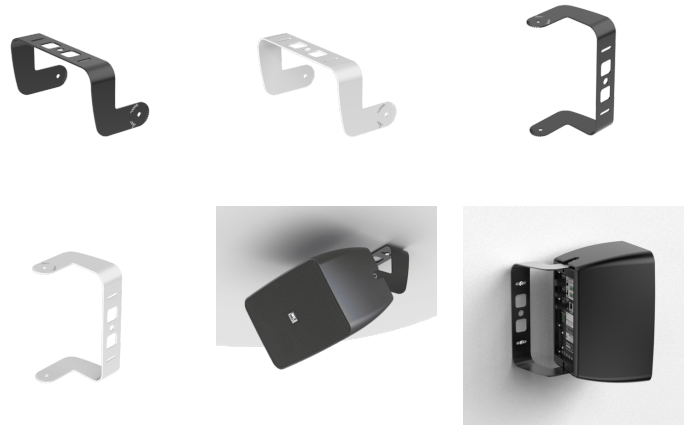

Highlights:

- For horizontal and vertical placement
- Ceiling mount possibilities

Product information:

You can rely on the MBK455 angled mounting bracket set* for an extra inclination of 90° for the ARES5A when needed. This 90° bracket makes it possible to mount the ARES5A set to a smartboard or trolley neatly concealing the bracket away. The MBK455 is also perfectly suited for mounting to various ceiling surfaces.

*ARES5A not included with the MBK455 bracket system.

Product Features:

Mounting	90° (central position) ± 30° up & 45° down tilt
Weight	0.46 kg (pair)
Construction	Zinc plated steel 2 mm
Finish	Structured powder coating
Colours	Black (RAL9005) (MBK455/B)
	White (RAL9003) (MBK455/W)