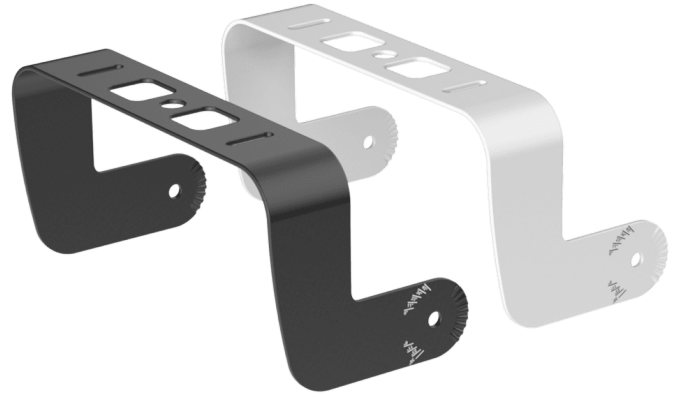

Highlights:

- For horizontal and vertical placement
- Ceiling mount possibilities

Product information:

You can rely on the MBK455 angled mounting bracket set* for an extra inclination of 90° for the ARES5A when needed. This 90° bracket makes it possible to mount the ARES5A set to a smartboard or trolley neatly concealing the bracket away. The MBK455 is also perfectly suited for mounting to various ceiling surfaces.

*ARES5A not included with the MBK455 bracket system.

Product Features:

Mounting	90° (central position) ± 30° up & 45° down tilt
Weight	0.46 kg (pair)
Construction	Zinc plated steel 2 mm
Finish	Structured powder coating
Colours	Black (RAL9005) (MBK455/B)
	White (RAL9003) (MBK455/W)

Variants:

- MBK455/B - Black version
- MBK455/W - White version